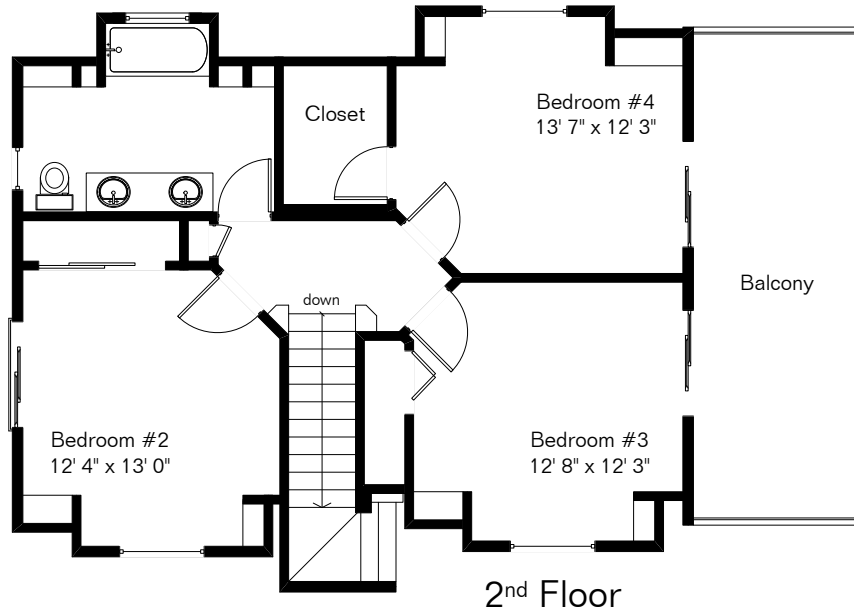

The square footages and room size information are deemed to be reliable but are not guaranteed and should be independently verified. This drawing is for marketing purposes only.

# 2550 E Water St Unit 9

Living Area 1,617 Sq Ft

Site Visit February 2020

Copyright 2020 Floor Plans First! LLC  
All Rights Reserved.

[www.FloorPlansFirst.com](http://www.FloorPlansFirst.com)

Toll Free (877) 887-1500  
Voice (520) 881-1500