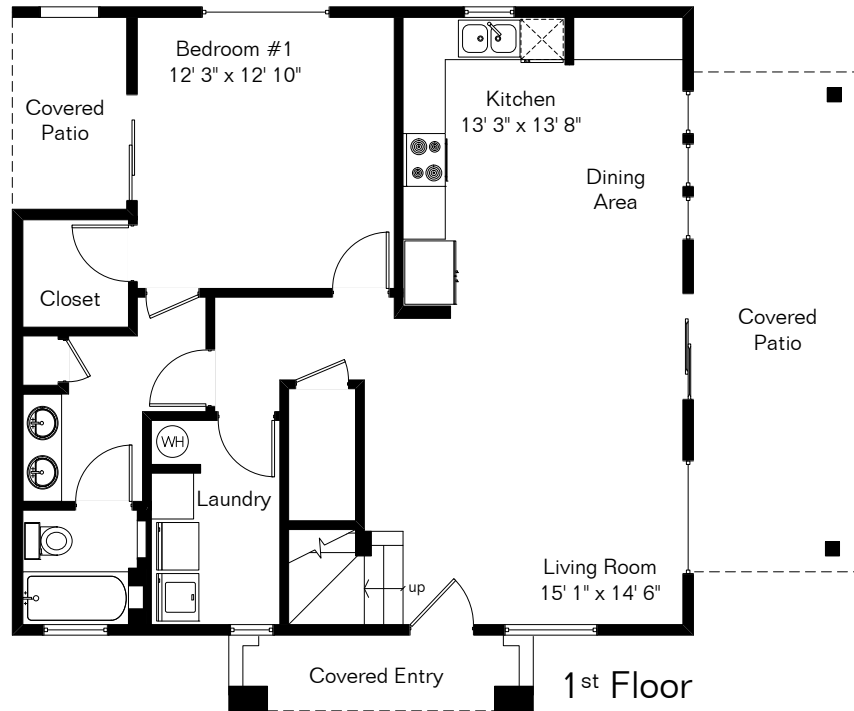

The square footages and room size information are deemed to be reliable but are not guaranteed and should be independently verified. This drawing is for marketing purposes only.

# 2550 E Water St Unit 9

Living Area 1,617 Sq Ft

Site Visit February 2020

Copyright 2020 Floor Plans First! LLC  
All Rights Reserved.

[www.FloorPlansFirst.com](http://www.FloorPlansFirst.com)

Toll Free (877) 887-1500  
Voice (520) 881-1500